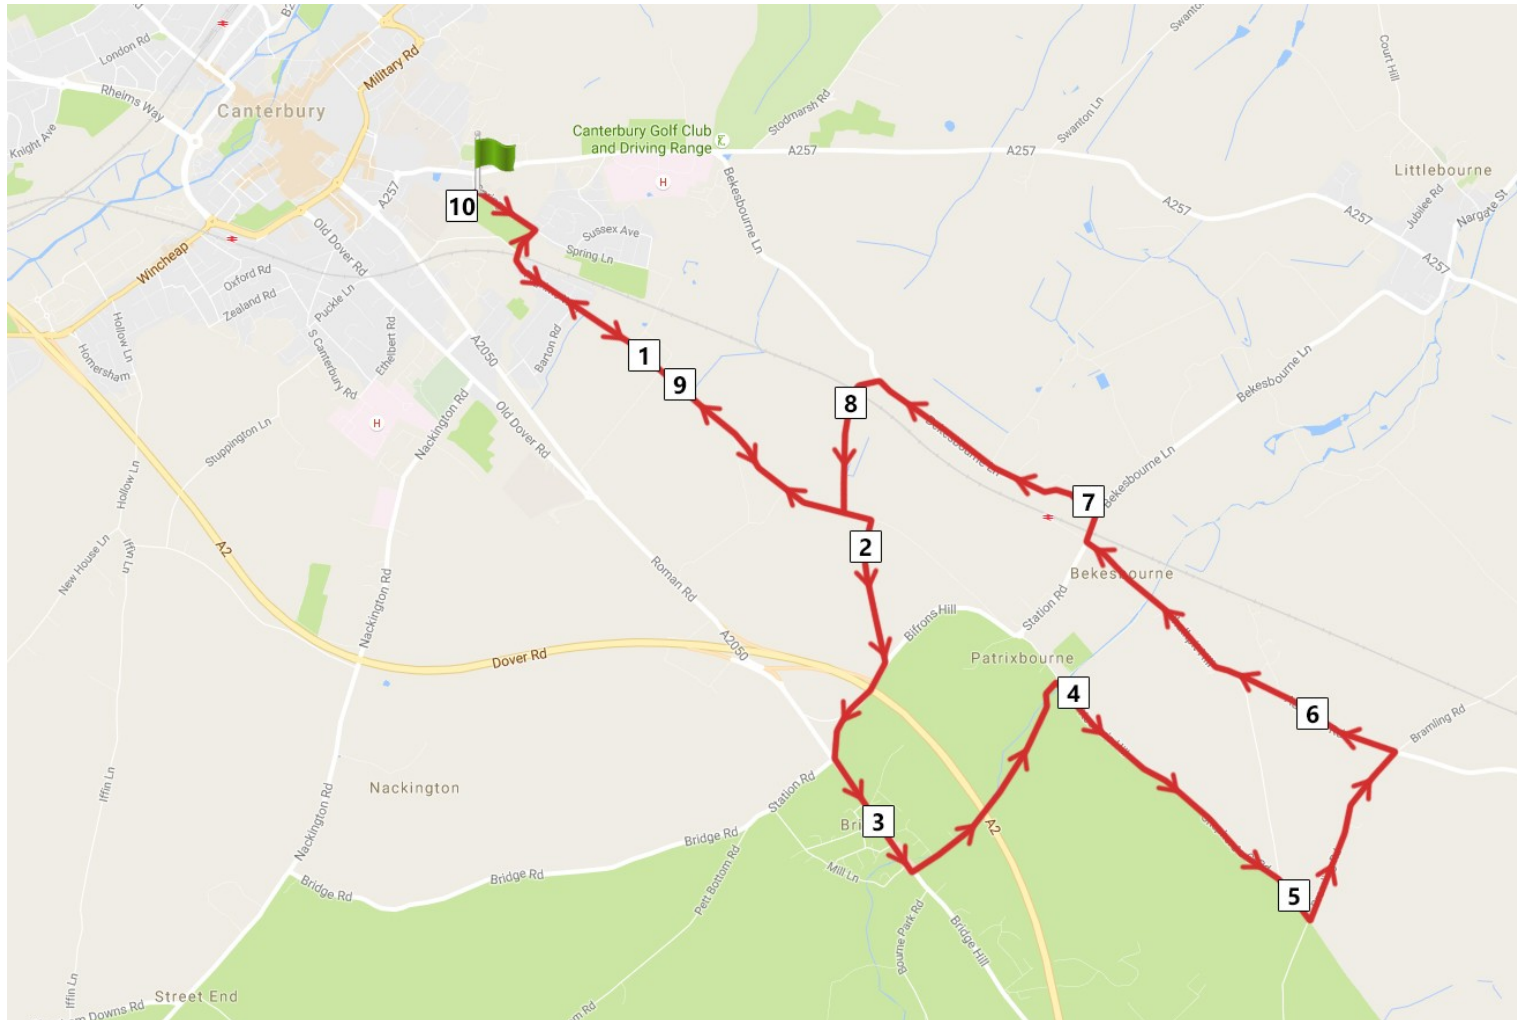

# PARKERTOOLS CANTERBURY 10 MILE ROAD RACE SUPPORTING PILGRIMS HOSPICE

RACE STARTS 10AM SUNDAY 22<sup>ND</sup> JANUARY 2017

AT CHRISTCHURCH UNIVERSITY SPORTS CENTRE, SPRING LANE, CANTERBURY, KENT

[www.invictaeastkentac.org.uk](http://www.invictaeastkentac.org.uk)